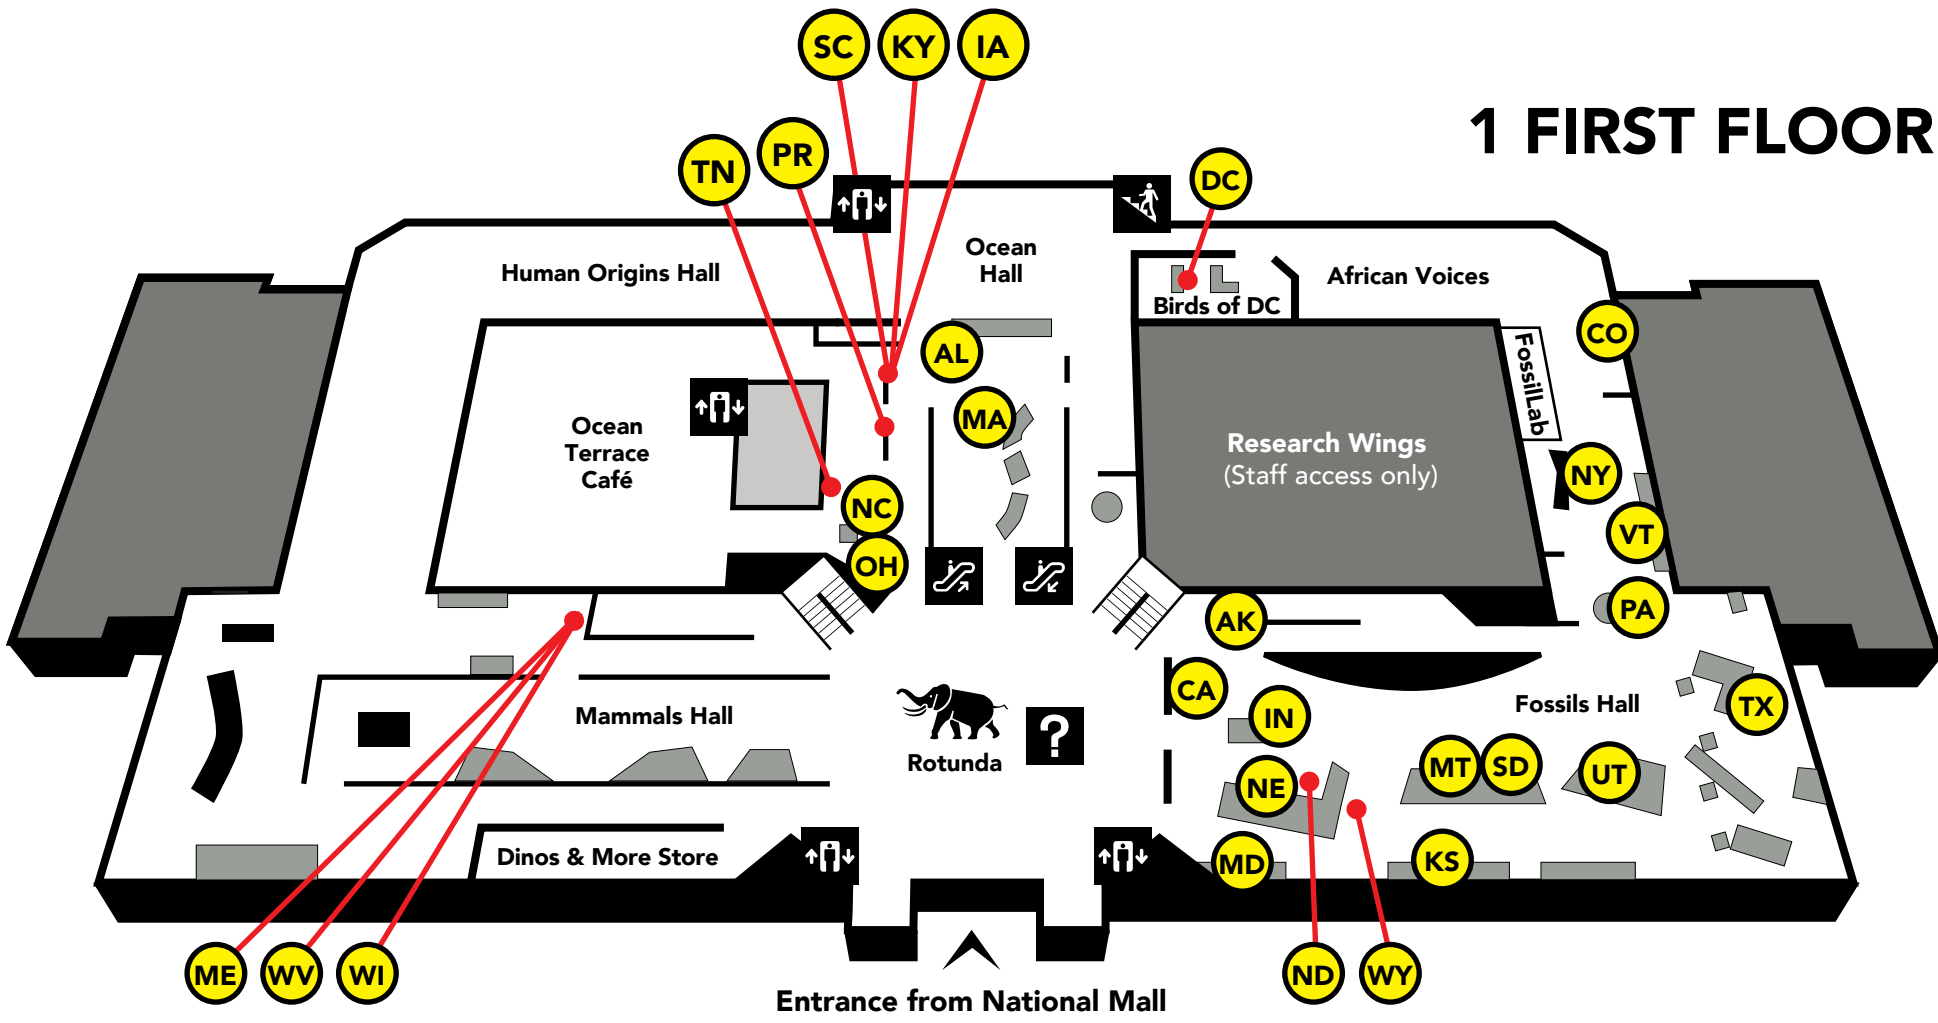

These Objects Are Not on Display Click the territory name to view the object online.

| STATE OR TERRITORY | MAP ID | OBJECT |
|--|--------|-------------------------------------|
| Guam | GU | <i>Pogostemon guamensis</i> (Plant) |
| Northern Mariana Islands | MP | Coming Soon |
| U.S. Virgin Islands | VI | Coming Soom |

 Elevator
  Stairs
  Escalator
  Information Desk

2 SECOND FLOOR

1 FIRST FLOOR

G GROUND FLOOR