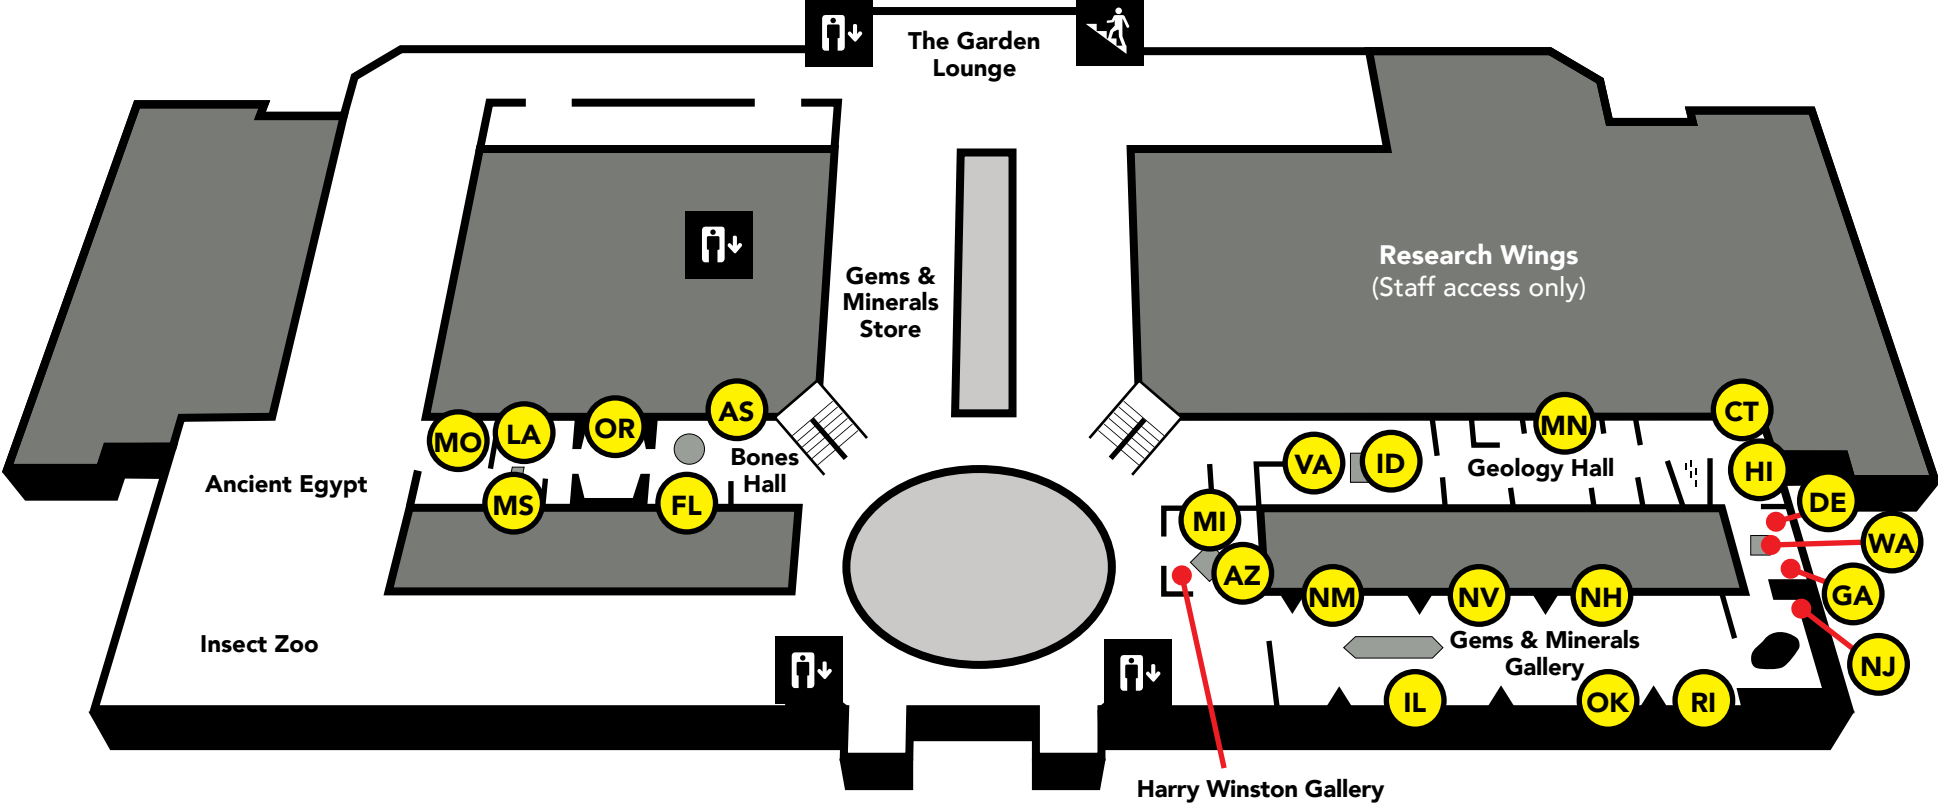

Elevator
Stairs
Escalator
Information Desk

2 SECOND FLOOR